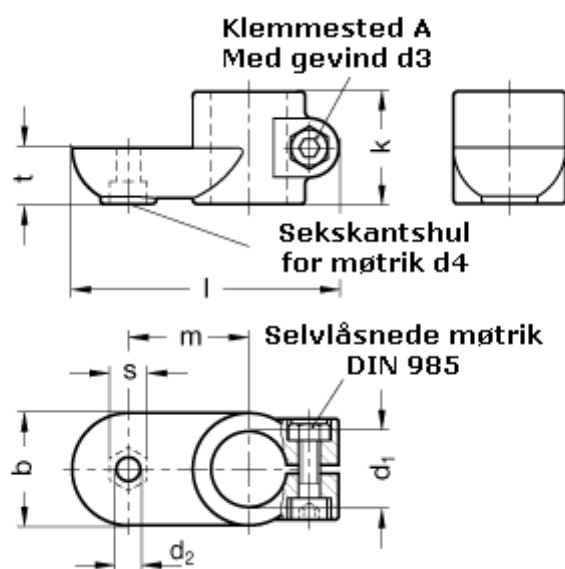

Article number: 20274B20OZ2SW

Description: E+G Swivel clamp connector
GN274-B20-OZ-2-SW

Measures

b = 40	s = 13
d1 = B20	t = 20.0
d2 = 8.5	
d3 = M 8	
d4 = M 8	
k = 40	
l = 95	
m = 43	